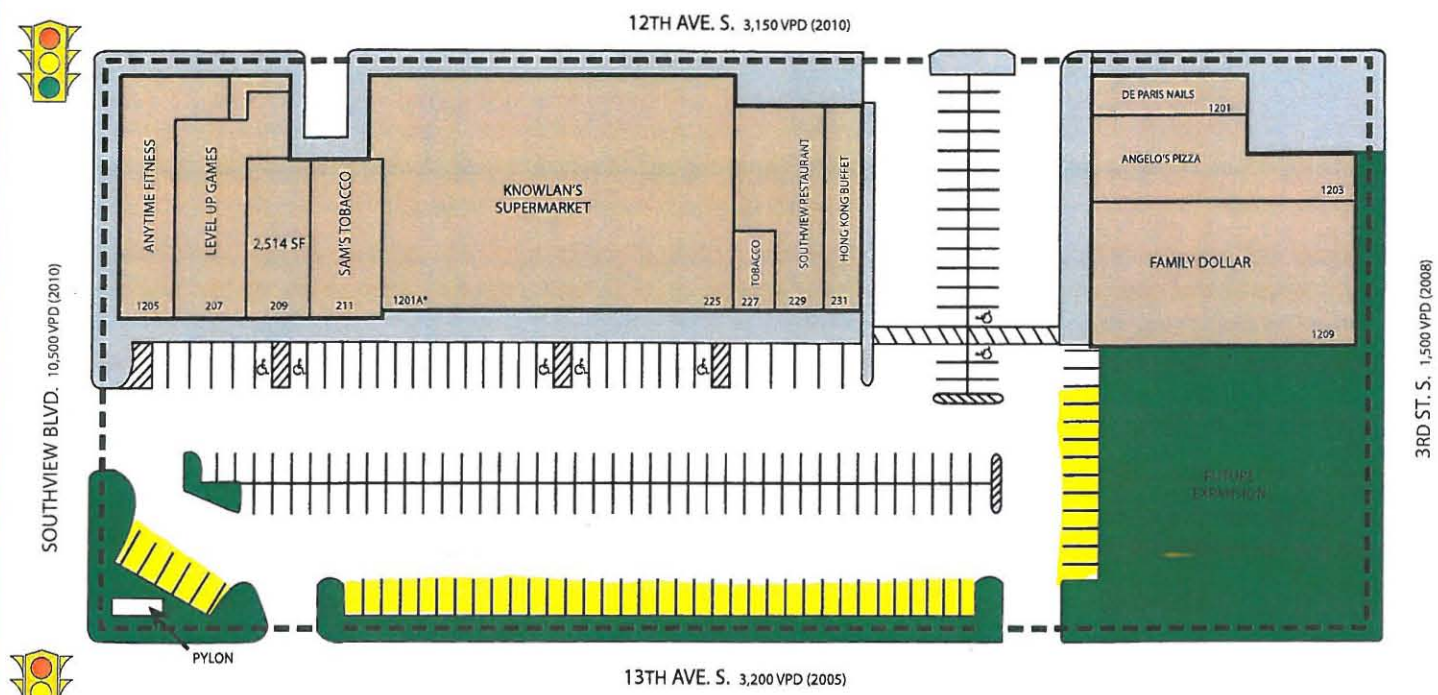

SOUTHVIEW SHOPPING CENTER

SOUTHVIEW BLVD. & 13TH AVE. • SOUTH ST. PAUL, MN

	S.F.
1205 ANYTIME FITNESS	4,636
207	3,567
209	2,514
211 SAM'S TOBACCO (NEW)	2,500
225 KNOWLAN'S SUPERMARKET	20,400
1201A* ST. PAUL DOG TRAINING CLUB INC.	16,385
227 SAM'S TOBACCO	1,000
229 SOUTHVIEW RESTAURANT	3,000
231 HONG KONG BUFFET	2,000
1201 DE PARIS NAILS	1,500
1203 ANGELO'S ITALIAN RESTAURANT	4,380
1209 FAMILY DOLLAR	9,295